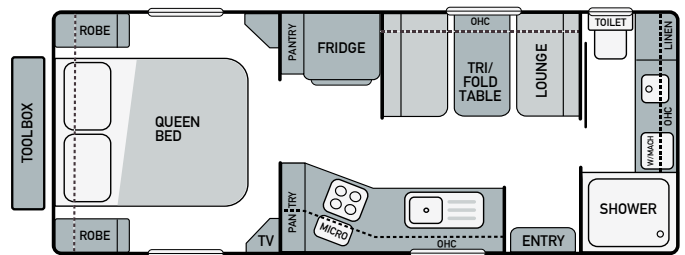

CREATURE COMFORTS

The Force III X-Trail GT is packed with premium features such as a spacious café dinette with tri-fold table, queen island bed with inner spring mattress, separate shower and toilet, full oven, pantry and linen cupboard and you also get to the choice out of 2 different fridge/freezers.

5 STAR LIVING QUARTERS

You will feel right at home with the Force's innovative interior design. It is modern, fresh and smart. Everything in this van has been designed to maximise space and comfort.

QUICK SPECS

Body Length	21'
Tare (Approx)	2657kg
Ball (Approx)	173kg
Suspension	Choose between 5 different heavy-duty suspension options: 1. Oztrekker 2. Simplicity 3. Tuff Ride 4. Cruisemaster 5. Alko Enduro
Warranty	12 Months